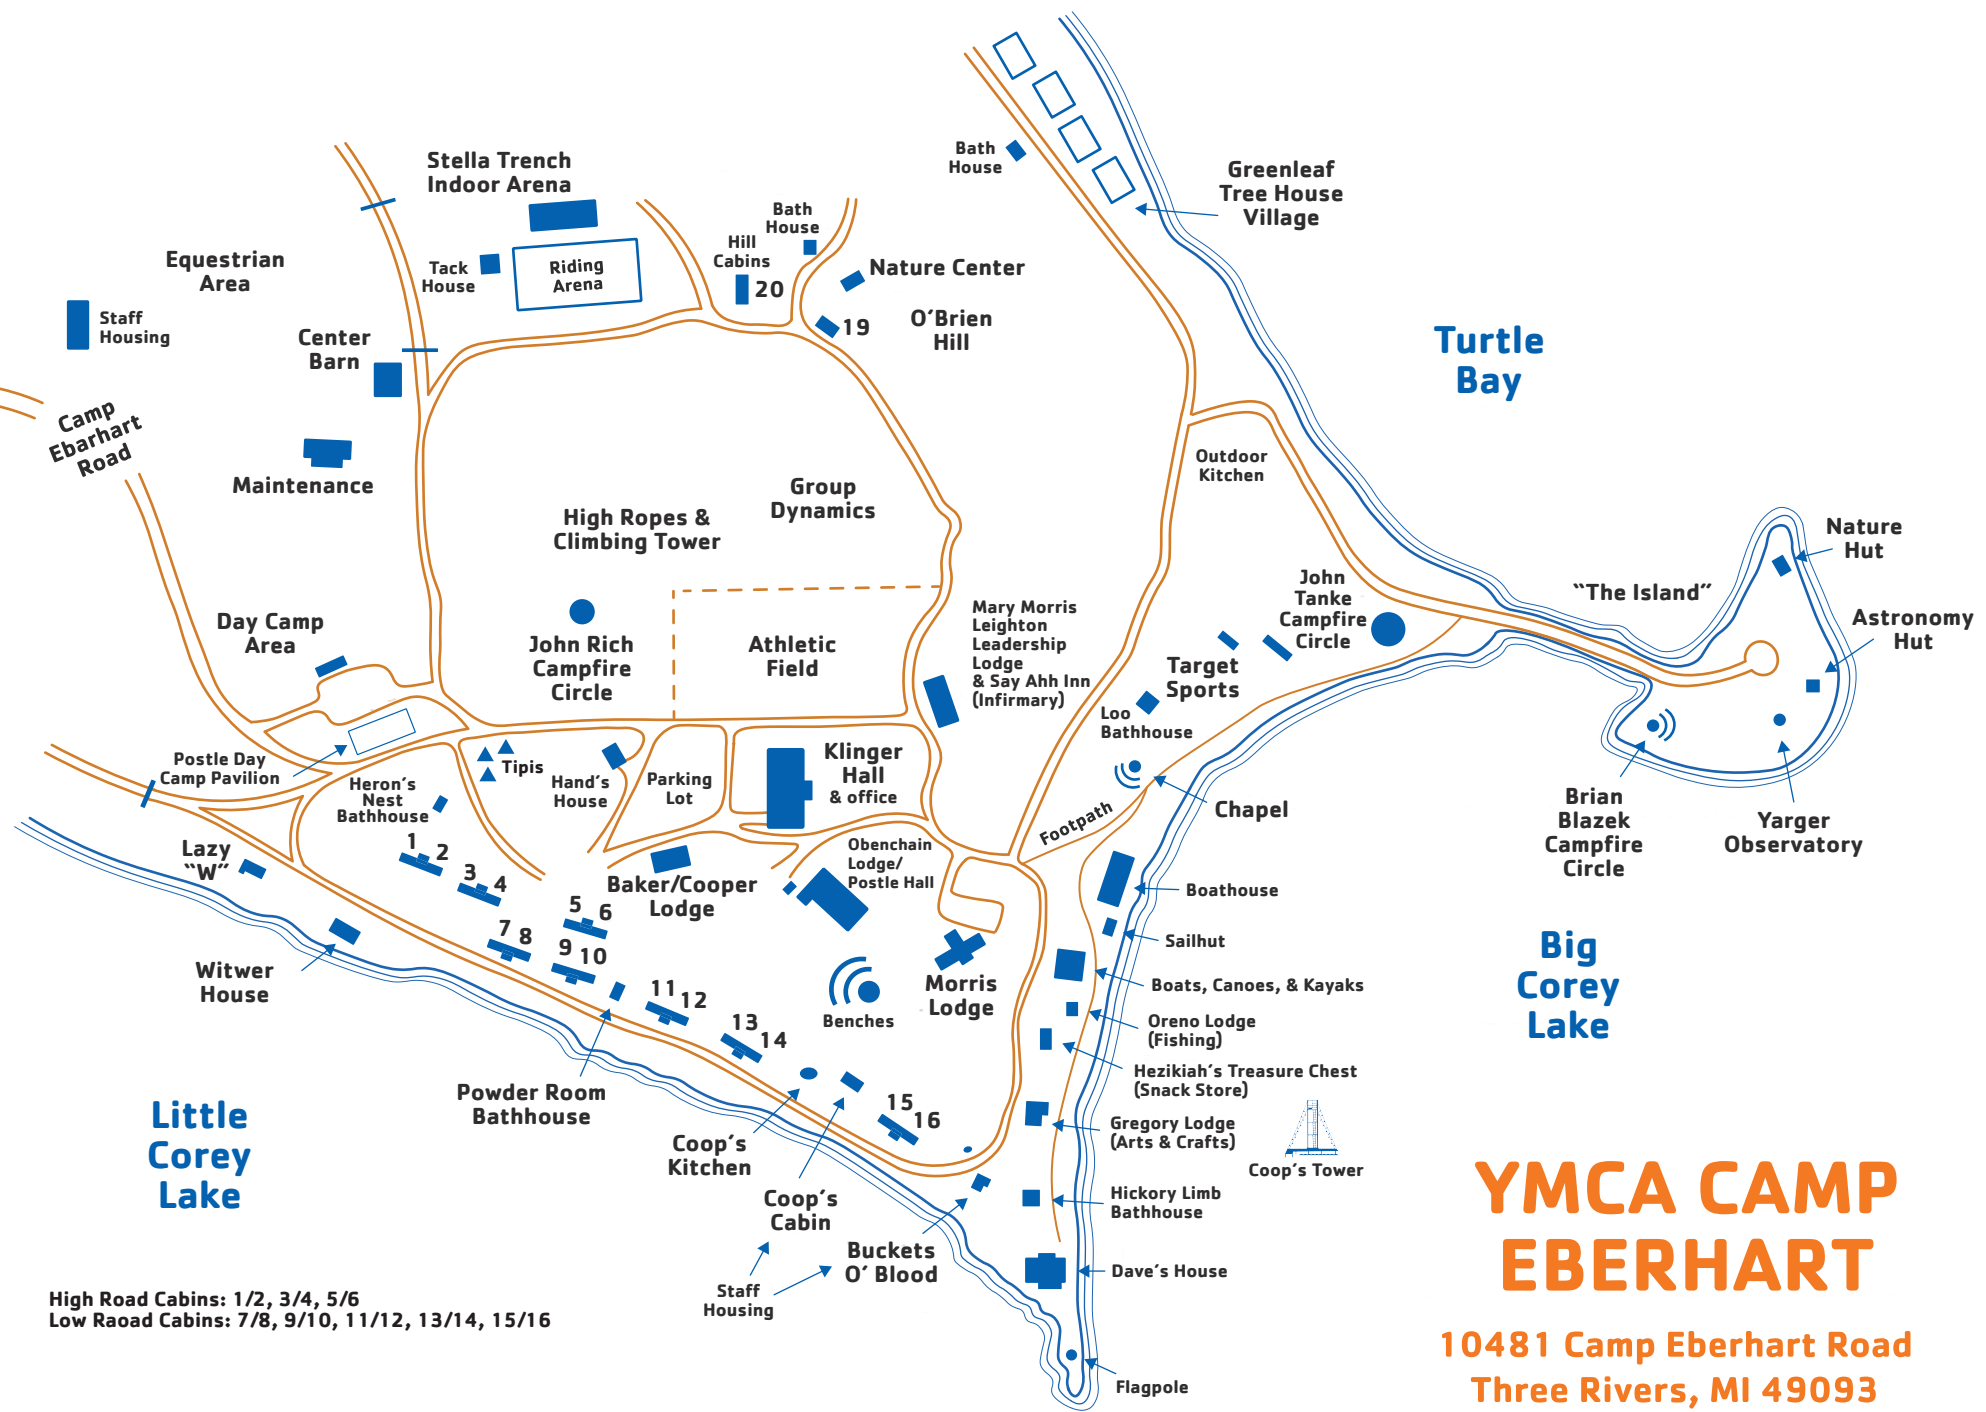

To County Line Road
Camp Entrance

High Road Cabins: 1/2, 3/4, 5/6
Low Road Cabins: 7/8, 9/10, 11/12, 13/14, 15/16

Turtle Bay

Big Corey Lake

Little Corey Lake

YMCA CAMP EBERHART

10481 Camp Eberhart Road
Three Rivers, MI 49093